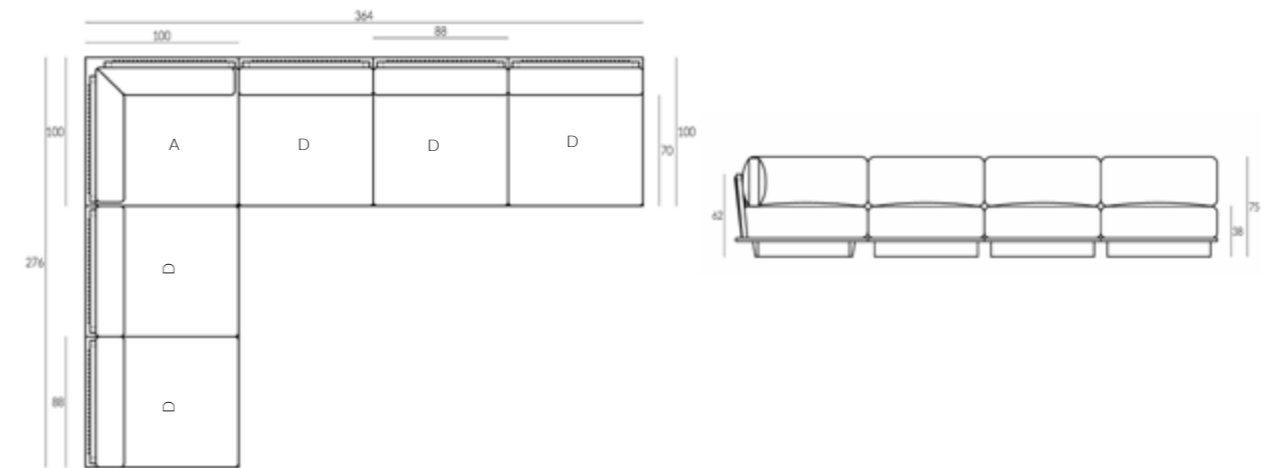

CORONET MODULAR SOFA

CORONET MODULAR SOFA

CORNER SECTION - SECTION A

DIMENSIONS (CM):
W 100 X D 100 X H 62 X SH 35 X SD 70
FABRIC QUANTITY: 4M PLAIN FABRIC

LEFT ARM SECTION - SECTION B

DIMENSIONS (CM):
W 100 X D 100 X H 62 X SH 35 X SD 70
FABRIC QUANTITY: 3M PLAIN FABRIC

CORONET MODULAR SOFA

CENTRE SECTION - SECTION D

DIMENSIONS (CM):
W 88 X D 100 X H 62 X SH 35 X SD 70
FABRIC QUANTITY: 3M PLAIN FABRIC

OTTOMAN SECTION - SECTION E

DIMENSIONS (CM):
W 88 X D 100 X SH 35
FABRIC QUANTITY: 2.5M PLAIN FABRIC

SIDE TABLE SECTION - SECTION F

DIMENSIONS (CM):
W 41.5 X D 92.5 X H 34.5

* All sizes are approximate

To learn more about Coco Wolf and our collections please contact us:
enquiries@cocowolf.co.uk • +44 (0)207 262 8614 • www.cocowolf.co.uk

CORONET SOFA CONFIGURATIONS

COMPOSITION ONE

LEFT ARM / 2 X CENTRE SECTIONS / OTTOMAN

COMPOSITION TWO

2 X CENTRE SECTIONS / CORNER SECTION / 3 X CENTRE SECTIONS

COMPOSITION THREE

SIDE TABLE / OTTOMAN / CENTRE SECTION / CORNER / OTTOMAN / CENTRE SECTION / RIGHT ARM