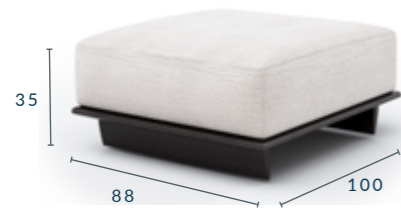

CORONET MODULAR SOFA

CORONET MODULAR SOFA

CORNER SECTION - SECTION A

DIMENSIONS (CM):
W 100 X D 100 X H 62 X SH 35 X SD 70
FABRIC QUANTITY: 4M PLAIN FABRIC

LEFT ARM SECTION - SECTION B

DIMENSIONS (CM):
W 100 X D 100 X H 62 X SH 35 X SD 70
FABRIC QUANTITY: 3M PLAIN FABRIC

RIGHT ARM SECTION - SECTION C

DIMENSIONS (CM):
W 100 X D 100 X H 62 X SH 35 X SD 70
FABRIC QUANTITY: 3M PLAIN FABRIC

* All sizes are approximate

To learn more about Coco Wolf and our collections please contact us:
enquiries@cocowolf.co.uk • +44 (0)207 262 8614 • www.cocowolf.co.uk

CORONET MODULAR SOFA

CENTRE SECTION - SECTION D

DIMENSIONS (CM):
W 88 X D 100 X H 62 X SH 35 X SD 70
FABRIC QUANTITY: 3M PLAIN FABRIC

OTTOMAN SECTION - SECTION E

DIMENSIONS (CM):
W 88 X D 100 X SH 35
FABRIC QUANTITY: 2.5M PLAIN FABRIC

SIDE TABLE SECTION - SECTION F

DIMENSIONS (CM):
W 41.5 X D 92.5 X H 34.5

* All sizes are approximate

To learn more about Coco Wolf and our collections please contact us:
enquiries@cocowolf.co.uk • +44 (0)207 262 8614 • www.cocowolf.co.uk