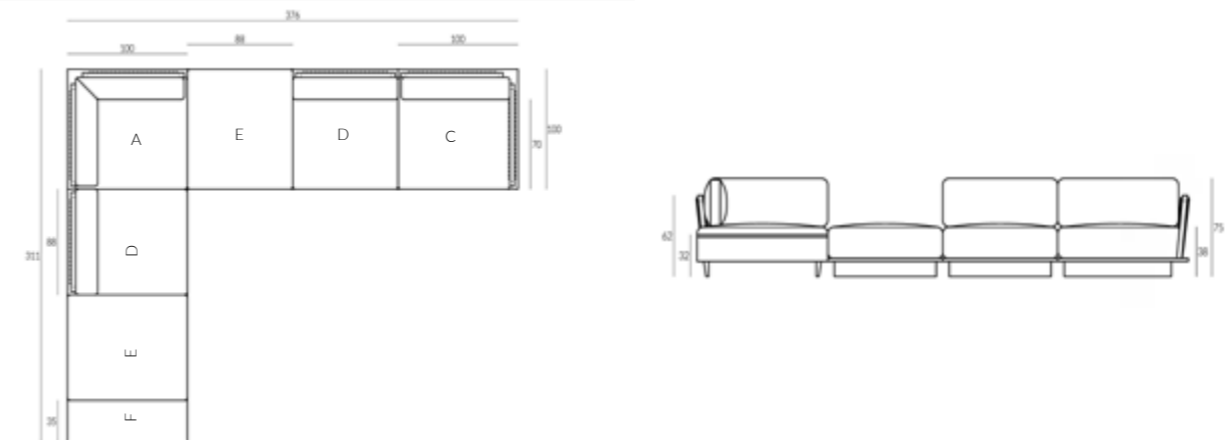

CORONET MODULAR SOFA

CENTRE SECTION - SECTION D

DIMENSIONS (CM):
W 88 X D 100 X H 62 X SH 35 X SD 70
FABRIC QUANTITY: 3M PLAIN FABRIC

OTTOMAN SECTION - SECTION E

DIMENSIONS (CM):
W 88 X D 100 X SH 35
FABRIC QUANTITY: 2.5M PLAIN FABRIC

SIDE TABLE SECTION - SECTION F

DIMENSIONS (CM):
W 41.5 X D 92.5 X H 34.5

* All sizes are approximate

To learn more about Coco Wolf and our collections please contact us:
enquiries@cocowolf.co.uk • +44 (0)207 262 8614 • www.cocowolf.co.uk

CORONET SOFA CONFIGURATIONS

COMPOSITION ONE

LEFT ARM / 2 X CENTRE SECTIONS / OTTOMAN

COMPOSITION TWO

2 X CENTRE SECTIONS / CORNER SECTION / 3 X CENTRE SECTIONS

COMPOSITION THREE

SIDE TABLE / OTTOMAN / CENTRE SECTION / CORNER / OTTOMAN / CENTRE SECTION / RIGHT ARM