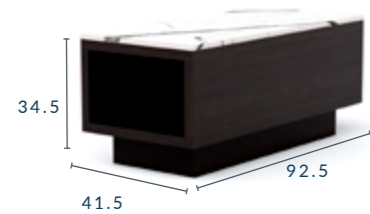

RIGHT ARM SECTION - SECTION C

DIMENSIONS (CM):
W 100 X D 100 X H 62 X SH 35 X SD 70
FABRIC QUANTITY: 3M PLAIN FABRIC

* All sizes are approximate

To learn more about Coco Wolf and our collections please contact us:
enquiries@cocowolf.co.uk • +44 (0)207 262 8614 • www.cocowolf.co.uk

CORONET MODULAR SOFA

CENTRE SECTION - SECTION D

DIMENSIONS (CM):
W 88 X D 100 X H 62 X SH 35 X SD 70
FABRIC QUANTITY: 3M PLAIN FABRIC

OTTOMAN SECTION - SECTION E

DIMENSIONS (CM):
W 88 X D 100 X SH 35
FABRIC QUANTITY: 2.5M PLAIN FABRIC

SIDE TABLE SECTION - SECTION F

DIMENSIONS (CM):
W 41.5 X D 92.5 X H 34.5

* All sizes are approximate

To learn more about Coco Wolf and our collections please contact us:
enquiries@cocowolf.co.uk • +44 (0)207 262 8614 • www.cocowolf.co.uk