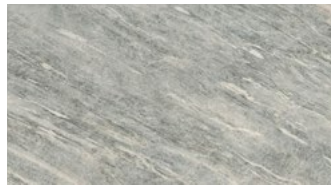

DESERT SOUL

PRECIOUS BROWN

TAJ MAHAL

CALACATTA GOLD

COLORADO

GOLD RIVER

SKY STONE

ONICE BLUE

LABRADORITE ROYAL BLUE

AMAZONITE SEAGREEN

ONICE BLACK

BLACK TEMPEST

NERO MARQUINA

STONE FINISHES

ITALIAN STONE COMPOSITE

A stone composite surface featuring small pebbles, perfectly paired with an industrial concrete texture. This striking combination establishes an ideal foundation for elegant contemporary spaces.