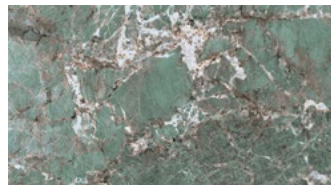

DESERT SOUL

PRECIOUS BROWN

TAJ MAHAL

CALACATTA GOLD

COLORADO

GOLD RIVER

SKY STONE

ONICE BLUE

LABRADORITE ROYAL BLUE

AMAZONITE SEAGREEN

ONICE BLACK

BLACK TEMPEST

NERO MARQUINA

STONE FINISHES

ITALIAN STONE COMPOSITE

A stone composite surface featuring small pebbles, perfectly paired with an industrial concrete texture. This striking combination establishes an ideal foundation for elegant contemporary spaces.