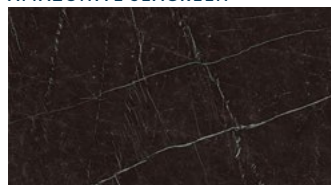

DESERT SOUL

PRECIOUS BROWN

TAJ MAHAL

CALACATTA GOLD

COLORADO

GOLD RIVER

SKY STONE

ONICE BLUE

LABRADORITE ROYAL BLUE

AMAZONITE SEAGREEN

ONICE BLACK

BLACK TEMPEST

NERO MARQUINA

STONE FINISHES

ITALIAN STONE COMPOSITE

A stone composite surface featuring small pebbles, perfectly paired with an industrial concrete texture. This striking combination establishes an ideal foundation for elegant contemporary spaces.