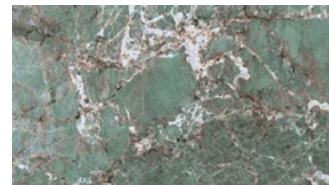

DESERT SOUL

PRECIOUS BROWN

TAJ MAHAL

CALACATTA GOLD

COLORADO

GOLD RIVER

SKY STONE

ONICE BLUE

LABRADORITE ROYAL BLUE

AMAZONITE SEAGREEN

ONICE BLACK

BLACK TEMPEST

NERO MARQUINA

STONE FINISHES

ITALIAN STONE COMPOSITE

A stone composite surface featuring small pebbles, perfectly paired with an industrial concrete texture. This striking combination establishes an ideal foundation for elegant contemporary spaces.