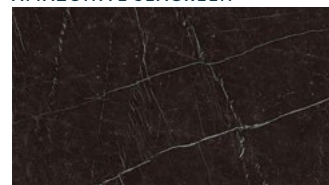

DESERT SOUL

PRECIOUS BROWN

TAJ MAHAL

CALACATTA GOLD

COLORADO

GOLD RIVER

SKY STONE

ONICE BLUE

LABRADORITE ROYAL BLUE

AMAZONITE SEAGREEN

ONICE BLACK

BLACK TEMPEST

NERO MARQUINA

STONE FINISHES

ITALIAN STONE COMPOSITE

A stone composite surface featuring small pebbles, perfectly paired with an industrial concrete texture. This striking combination establishes an ideal foundation for elegant contemporary spaces.