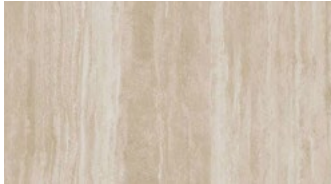

STONE FINISHES

ITALIAN STONE COMPOSITE

A stone composite surface featuring small pebbles, perfectly paired with an industrial concrete texture. This striking combination establishes an ideal foundation for elegant contemporary spaces.

20MM - BULLNOSE

12MM

GEO CREMA