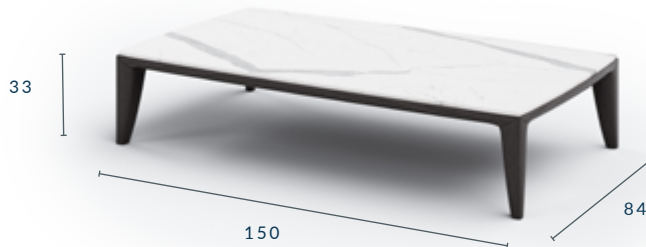

# SINTRA RECTANGULAR COFFEE TABLE

---

**DIMENSIONS (CM):** W 150 X D 84 X H 33

## SPECIFICATIONS

**TABLE TOP:** Italian porcelain stoneware (1.2cm) | Available in 17 colours  
Italian marble top (3cm) | Available in 2 colours

**FRAME & LEGS:** Solid kiln-dried Iroko wood treated with a highly UV protective, weather-resistant and scratch-resistant finish available in 11 colours.