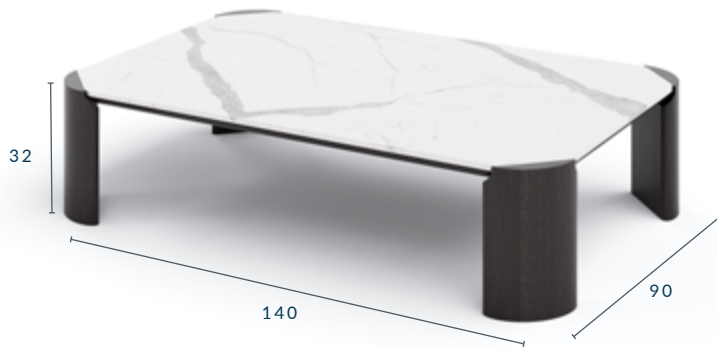

# TAMARINDO RECTANGULAR COFFEE

---

**DIMENSIONS (CM):** W 140 X D 90 X H 32

## SPECIFICATIONS

**TABLE TOP:** Italian porcelain stoneware (1.2cm) | Available in 17 colours

**FRAME & LEGS:** Solid kiln-dried Iroko wood treated with a highly UV protective, weather-resistant and scratch-resistant finish available in 11 colours.