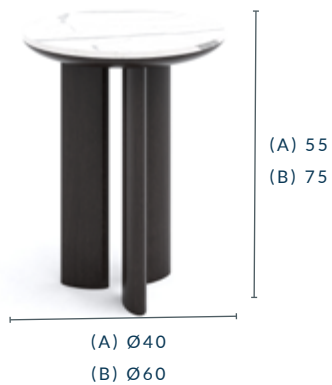

TAMARINDO ROUND SIDE TABLE

DIMENSIONS (CM):

(A) Ø 40 X H 55

(B) Ø 60 X H 75

SPECIFICATIONS

TABLE TOP: Italian porcelain stoneware (1.2cm) | Available in 17 colours

FRAME & LEGS: Solid kiln-dried Iroko wood treated with a highly UV protective, weather-resistant and scratch-resistant finish available in 11 colours.