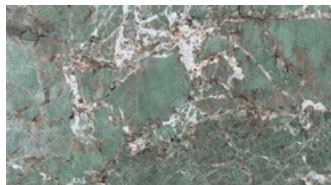

DESERT SOUL

PRECIOUS BROWN

TAJ MAHAL

CALACATTA GOLD

COLORADO

GOLD RIVER

SKY STONE

ONICE BLUE

LABRADORITE ROYAL BLUE

AMAZONITE SEAGREEN

ONICE BLACK

BLACK TEMPEST

NERO MARQUINA

STONE FINISHES

ITALIAN STONE COMPOSITE

A stone composite surface featuring small pebbles, perfectly paired with an industrial concrete texture. This striking combination establishes an ideal foundation for elegant contemporary spaces.