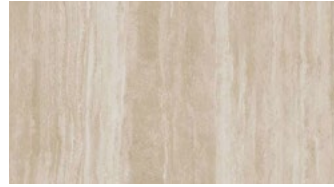

STONE FINISHES

ITALIAN STONE COMPOSITE

A stone composite surface featuring small pebbles, perfectly paired with an industrial concrete texture. This striking combination establishes an ideal foundation for elegant contemporary spaces.

20MM - BULLNOSE

12MM

GEO CREMA