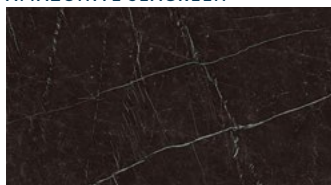

DESERT SOUL

PRECIOUS BROWN

TAJ MAHAL

CALACATTA GOLD

COLORADO

GOLD RIVER

SKY STONE

ONICE BLUE

LABRADORITE ROYAL BLUE

AMAZONITE SEAGREEN

ONICE BLACK

BLACK TEMPEST

NERO MARQUINA

STONE FINISHES

ITALIAN STONE COMPOSITE

A stone composite surface featuring small pebbles, perfectly paired with an industrial concrete texture. This striking combination establishes an ideal foundation for elegant contemporary spaces.