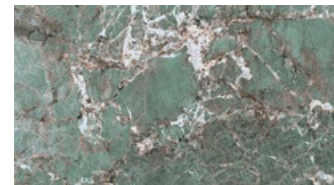

DESERT SOUL

PRECIOUS BROWN

TAJ MAHAL

CALACATTA GOLD

COLORADO

GOLD RIVER

SKY STONE

ONICE BLUE

LABRADORITE ROYAL BLUE

AMAZONITE SEAGREEN

ONICE BLACK

BLACK TEMPEST

NERO MARQUINA

STONE FINISHES

ITALIAN STONE COMPOSITE

A stone composite surface featuring small pebbles, perfectly paired with an industrial concrete texture. This striking combination establishes an ideal foundation for elegant contemporary spaces.