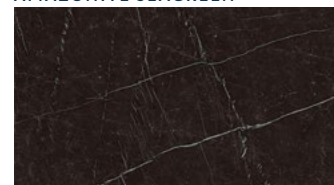

DESERT SOUL

PRECIOUS BROWN

TAJ MAHAL

CALACATTA GOLD

COLORADO

GOLD RIVER

SKY STONE

ONICE BLUE

LABRADORITE ROYAL BLUE

AMAZONITE SEAGREEN

ONICE BLACK

BLACK TEMPEST

NERO MARQUINA

STONE FINISHES

ITALIAN STONE COMPOSITE

A stone composite surface featuring small pebbles, perfectly paired with an industrial concrete texture. This striking combination establishes an ideal foundation for elegant contemporary spaces.