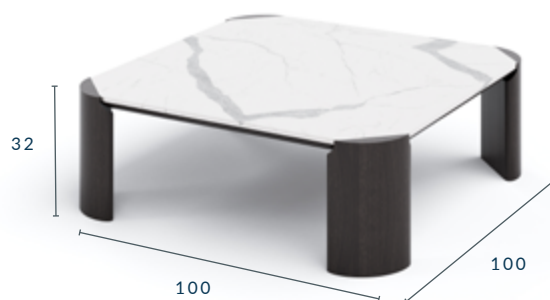

TAMARINDO SQUARE COFFEE TABLE

DIMENSIONS (CM): W 100 X D 100 X H 32

SPECIFICATIONS

TABLE TOP: Italian porcelain stoneware (1.2cm) | Available in 17 colours

FRAME & LEGS: Solid kiln-dried Iroko wood treated with a highly UV protective, weather-resistant and scratch-resistant finish available in 11 colours.