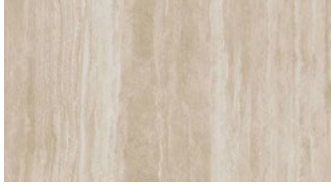

STONE FINISHES

ITALIAN STONE COMPOSITE

A stone composite surface featuring small pebbles, perfectly paired with an industrial concrete texture. This striking combination establishes an ideal foundation for elegant contemporary spaces.

20MM - BULLNOSE

12MM

GEO CREMA