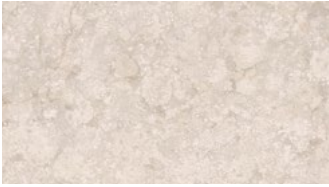

DESERT SOUL

PRECIOUS BROWN

TAJ MAHAL

CALACATTA GOLD

COLORADO

GOLD RIVER

SKY STONE

ONICE BLUE

LABRADORITE ROYAL BLUE

AMAZONITE SEAGREEN

ONICE BLACK

BLACK TEMPEST

NERO MARQUINA

STONE FINISHES

ITALIAN STONE COMPOSITE

A stone composite surface featuring small pebbles, perfectly paired with an industrial concrete texture. This striking combination establishes an ideal foundation for elegant contemporary spaces.

20MM - BULLNOSE

PIRINEI ECRU

PIRINEI GREY

METEORA GRIS

12MM

ATERIA CREMA

BRENTA MARRON

GEO CREMA