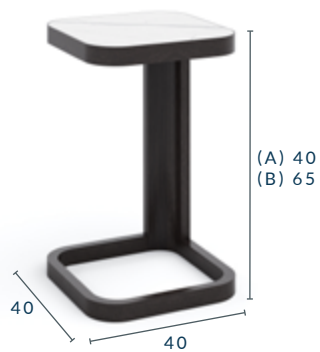

TAMARINDO SQUARE SIDE

DIMENSIONS (CM):

(A) Ø40 X H 40

(B) Ø40 X H 65

SPECIFICATIONS

TABLE TOP: Italian porcelain stoneware (1.2cm) | Available in 17 colours

FRAME & LEGS: Solid kiln-dried Iroko wood treated with a highly UV protective, weather-resistant and scratch-resistant finish available in 11 colours.