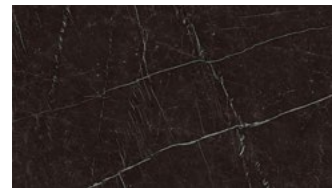

DESERT SOUL

PRECIOUS BROWN

TAJ MAHAL

CALACATTA GOLD

COLORADO

GOLD RIVER

SKY STONE

ONICE BLUE

LABRADORITE ROYAL BLUE

AMAZONITE SEAGREEN

ONICE BLACK

BLACK TEMPEST

NERO MARQUINA

STONE FINISHES

ITALIAN STONE COMPOSITE

A stone composite surface featuring small pebbles, perfectly paired with an industrial concrete texture. This striking combination establishes an ideal foundation for elegant contemporary spaces.