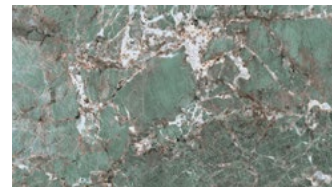

DESERT SOUL

PRECIOUS BROWN

TAJ MAHAL

CALACATTA GOLD

COLORADO

GOLD RIVER

SKY STONE

ONICE BLUE

LABRADORITE ROYAL BLUE

AMAZONITE SEAGREEN

ONICE BLACK

BLACK TEMPEST

NERO MARQUINA

STONE FINISHES

ITALIAN STONE COMPOSITE

A stone composite surface featuring small pebbles, perfectly paired with an industrial concrete texture. This striking combination establishes an ideal foundation for elegant contemporary spaces.