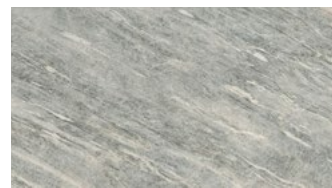

DESERT SOUL

PRECIOUS BROWN

TAJ MAHAL

CALACATTA GOLD

COLORADO

GOLD RIVER

SKY STONE

ONICE BLUE

LABRADORITE ROYAL BLUE

AMAZONITE SEAGREEN

ONICE BLACK

BLACK TEMPEST

NERO MARQUINA

STONE FINISHES

ITALIAN STONE COMPOSITE

A stone composite surface featuring small pebbles, perfectly paired with an industrial concrete texture. This striking combination establishes an ideal foundation for elegant contemporary spaces.