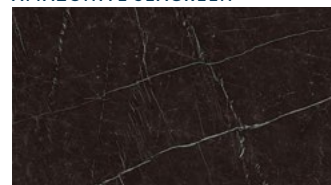

DESERT SOUL

PRECIOUS BROWN

TAJ MAHAL

CALACATTA GOLD

COLORADO

GOLD RIVER

SKY STONE

ONICE BLUE

LABRADORITE ROYAL BLUE

AMAZONITE SEAGREEN

ONICE BLACK

BLACK TEMPEST

NERO MARQUINA

STONE FINISHES

ITALIAN STONE COMPOSITE

Stone composite surfaces offer the strength of natural stone with enhanced durability, resisting stains, scratches, and weathering, making them a reliable long-term choice for outdoor tables.