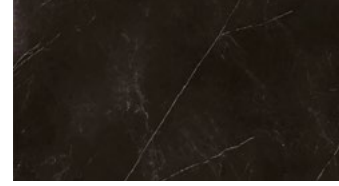

DESERT SOUL

PRECIOUS BROWN

TAJ MAHAL

CALACATTA GOLD

COLORADO

GOLD RIVER

SKY STONE

ONICE BLUE

LABRADORITE ROYAL BLUE

AMAZONITE SEAGREEN

ONICE BLACK

BLACK TEMPEST

NERO MARQUINA

STONE FINISHES

ITALIAN STONE COMPOSITE

Stone composite surfaces offer the strength of natural stone with enhanced durability, resisting stains, scratches, and weathering, making them a reliable long-term choice for outdoor tables.

ISEO GRIS

MASAI BLANCO PLUS

STORM NEGRO

WOOD FINISHES

Coco Wolf furniture pieces are constructed using the very best modern materials to ensure they deliver maximum durability, whatever the weather. Our preferred choice of wood for frames and legs is Iroko, a hardwood renowned for its strength and extreme durability. It flexes with humidity and temperature, minimising the potential for cracking or splintering. It is naturally resistant to decay and is commonly used in demanding marine environments.