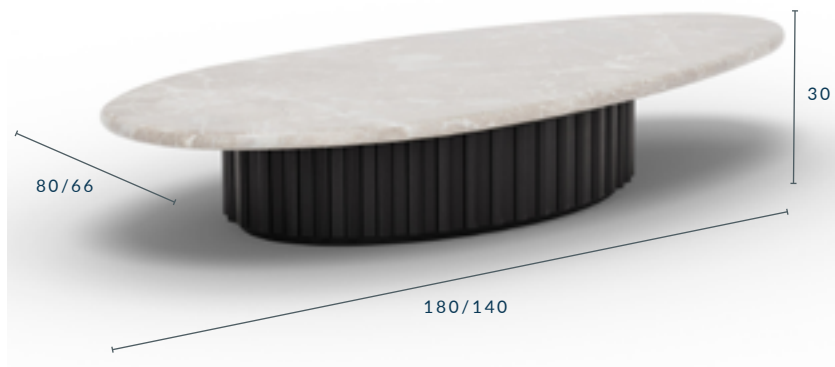

ZANTE COFFEE TABLE

DIMENSIONS (CM):

W 180 X D X 80 X H 30 - (SUITS 240CM ZANTE SOFA)

W 140 X D X 80 X H 30 - (SUITS 180CM ZANTE SOFA)

SPECIFICATIONS

TABLE TOP:

Italian porcelain stoneware (1.2cm) Available in 21 colours or
Stone Composite stoneware (2.0cm) Available in 2 colours

FRAME & LEGS: Solid kiln-dried Iroko wood treated with a highly UV protective, weather-resistant and scratch-resistant finish available in 11 colours.

FEET: Protective rubber base

ACCESSORIES: All weather cover