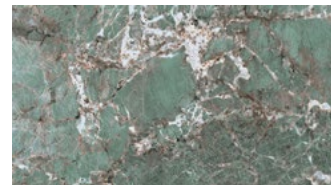

DESERT SOUL

PRECIOUS BROWN

TAJ MAHAL

CALACATTA GOLD

COLORADO

GOLD RIVER

SKY STONE

ONICE BLUE

LABRADORITE ROYAL BLUE

AMAZONITE SEAGREEN

ONICE BLACK

BLACK TEMPEST

NERO MARQUINA

STONE FINISHES

ITALIAN STONE COMPOSITE

Stone composite surfaces offer the strength of natural stone with enhanced durability, resisting stains, scratches, and weathering, making them a reliable long-term choice for outdoor tables.