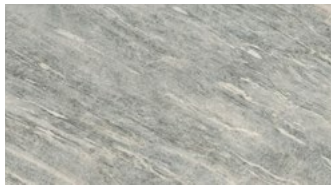

DESERT SOUL

PRECIOUS BROWN

TAJ MAHAL

CALACATTA GOLD

COLORADO

GOLD RIVER

SKY STONE

ONICE BLUE

LABRADORITE ROYAL BLUE

AMAZONITE SEAGREEN

ONICE BLACK

BLACK TEMPEST

NERO MARQUINA

STONE FINISHES

ITALIAN STONE COMPOSITE

A stone composite surface featuring small pebbles, perfectly paired with an industrial concrete texture. This striking combination establishes an ideal foundation for elegant contemporary spaces.