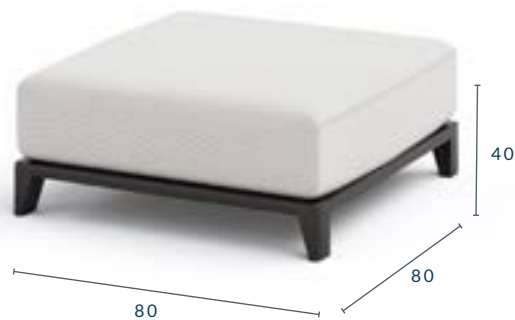

TAMARINDO MODULAR SOFA – OTTOMAN SECTION

DIMENSIONS (CM): W 80 X D 80 X H 40

SPECIFICATIONS

INTERNAL CONSTRUCTION: WBP mortice and tenon joined frame. Integrated drain and marine grade webbing. All exposed wood is Iroko.

CUSHIONS: Interchangeable seat. Patented Peltluxé® fibre cushion interior and padding to seat and frame.

FRAME & LEGS: Solid kiln-dried Iroko wood treated with a highly UV protective, weather-resistant and scratch-resistant finish available in 11 colours.

FEET: Protective rubber base

FABRICS: Coco Wolf House Collection fabrics or COM (Customer's Own Material) on manufacturer's approval.

FABRIC QUANTITY: m plain fabric

ACCESSORIES: All weather cover

* All sizes are approximate

To learn more about Coco Wolf and our collections please contact us:
enquiries@cocowolf.co.uk • +44 (0)207 262 8614 • www.cocowolf.co.uk