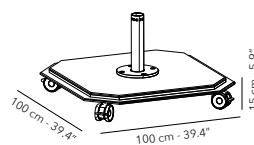

CENTRE POLE: Powder coated aluminium.

CANOPY: 100% solution dyed acrylic.
Tilt in height, left and right, rotation 360°.

BASE: 245kg, hot galvanized steel plates, powder coated. Four mounted wheels that rotate 360°, each with a brake.

MAX WIND: Base 245kg: max. 58 km/h, 36 mph

All dimensions exclude the base.
*Easy to open and close without touching furniture.

Slider & crank handle

LOXX® system

245 kg
540 lbs

* All sizes are approximate