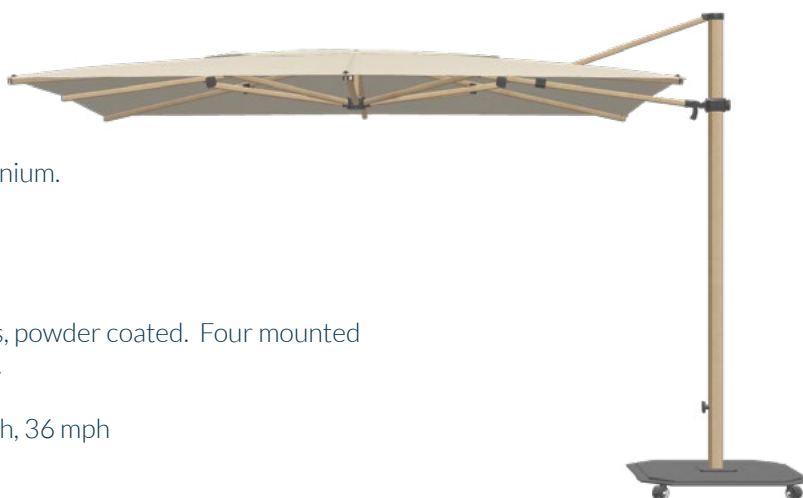

SERIES 4 - 250 X 350 CM

SPECIFICATIONS

Series Four is home to a variety of environments all over the world. You may find them in both private use and large projects such as hotels, public buildings, resorts and pool areas. An exceptionally sturdy outdoor umbrella with an elegant and luxurious appearance. Supported by a 245 kg - 540 lbs base and its dimensions, this series is the perfect marriage between Belgian design, enormous strength and guaranteed quality.

CENTRE POLE: Powder coated aluminium.

CANOPY: 100% solution dyed acrylic.
Tilt in height, left and right, rotation 360°.

BASE: 245kg, hot galvanized steel plates, powder coated. Four mounted wheels that rotate 360°, each with a brake.

MAX WIND: Base 245kg: max. 58 km/h, 36 mph

All dimensions exclude the base.
*Easy to open and close without touching furniture.

Slider & crank handle

LOXX® system

245 kg
540 lbs

* All sizes are approximate