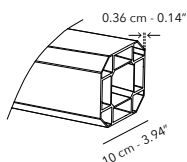

* All sizes are approximate

To learn more about Coco Wolf and our collections please contact us:
enquiries@cocowolf.co.uk • +44 (0)207 262 8614 • www.cocowolf.co.uk

SERIES 4 - 250 X 350 CM

SPECIFICATIONS

MAX WIND: Base 245kg: max. 58 km/h, 36 mph

All dimensions exclude the base.
*Easy to open and close without touching furniture.

Slider & crank handle

LOXX® system

245 kg
540 lbs

* All sizes are approximate