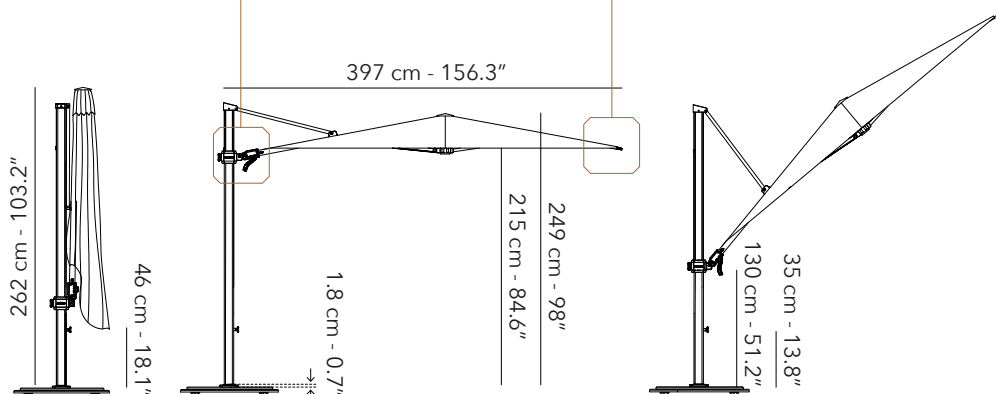

CENTRE POLE: Powder coated aluminium.

CANOPY: 100% solution dyed acrylic.
Tilt in height, left and right, rotation 360°.

BASE: 245kg, hot galvanized steel plates, powder coated. Four mounted wheels that rotate 360°, each with a brake.

MAX WIND: Base 245kg: max. 58 km/h, 36 mph

All dimensions exclude the base.
*Easy to open and close without touching furniture.

Slider & crank handle

LOXX® system

245 kg
540 lbs

* All sizes are approximate