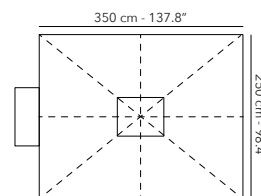

MAX WIND: Base 245kg: max. 58 km/h, 36 mph

All dimensions exclude the base.
*Easy to open and close without touching furniture.

Slider & crank handle

LOXX® system

245 kg
540 lbs

* All sizes are approximate