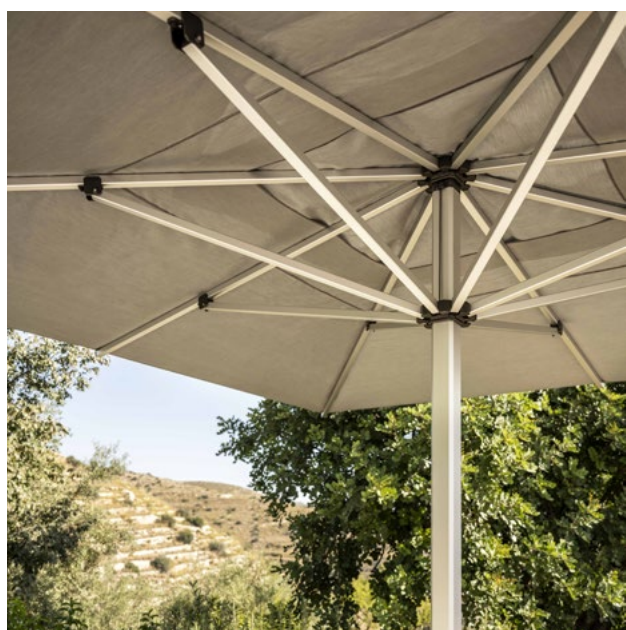

SERIES 2 - 400 X 400 CM

SPECIFICATIONS

Series Two offers outdoor umbrellas that play a central role on your patio. A true eye-catcher, providing up to 25m² of shade. Thanks to a telescopic system, you can smoothly open and close the sturdy umbrella at arm height without touching other furniture. Despite their enormous strength, the umbrellas are very mobile due to its base.

CENTRE POLE: Powder coated aluminium.

CANOPY: 100% solution dyed acrylic.
Tilt and rotation not applicable.

BASE: 158kg, hot galvanized steel plates, powder coated. Four mounted wheels that rotate 360°, each with a brake.