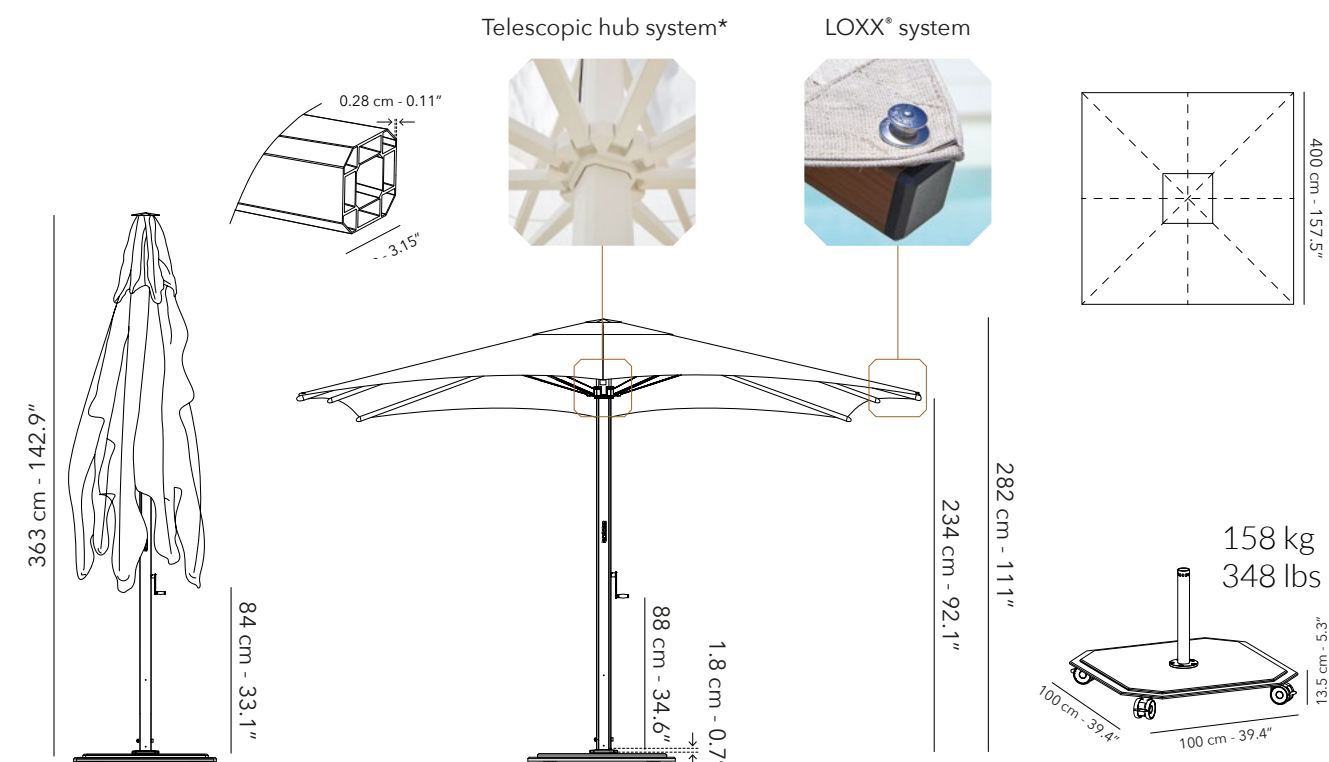

All dimensions exclude the base.
*Easy to open and close without touching furniture.