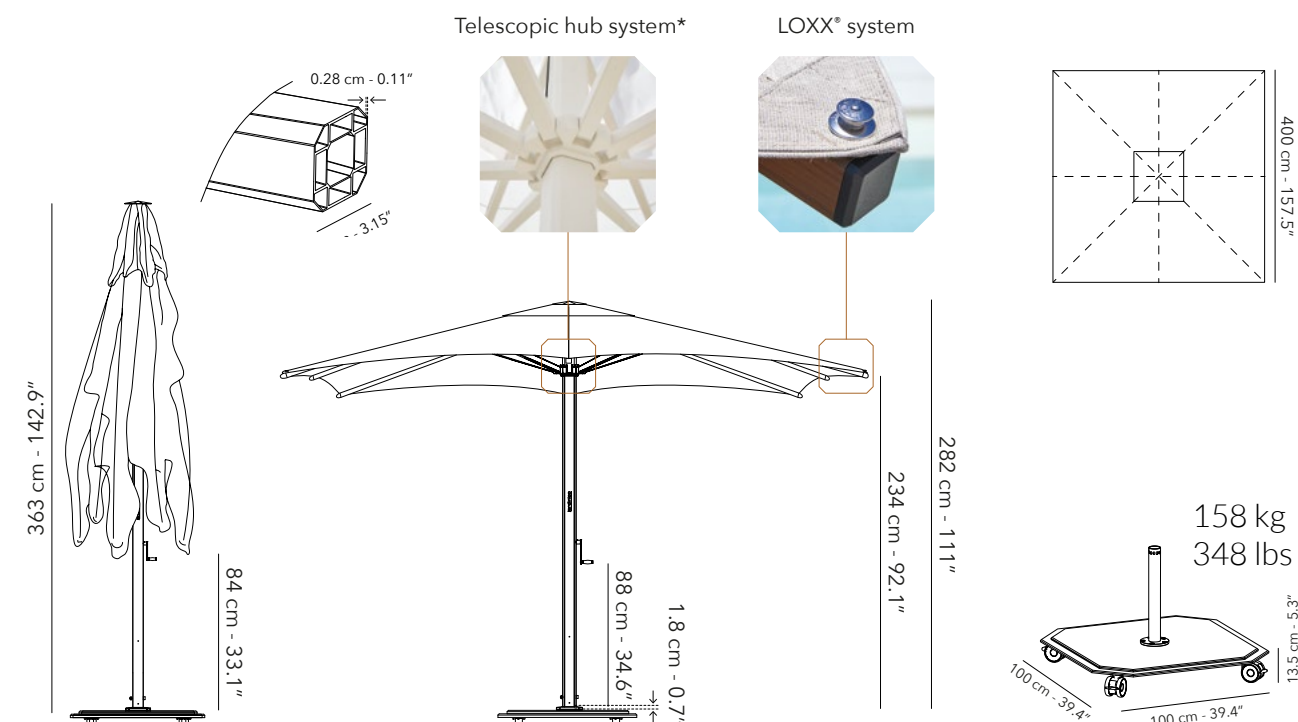

CENTRE POLE: Powder coated aluminium.

CANOPY: 100% solution dyed acrylic.
Tilt and rotation not applicable.

BASE: 158kg, hot galvanized steel plates, powder coated. Four mounted wheels that rotate 360°, each with a brake.

MAX WIND: Base 158kg: max. 58 km/h, 36 mph

All dimensions exclude the base.
*Easy to open and close without touching furniture.

* All sizes are approximate

To learn more about Coco Wolf and our collections please contact us:
enquiries@cocowolf.co.uk • +44 (0)207 262 8614 • www.cocowolf.co.uk