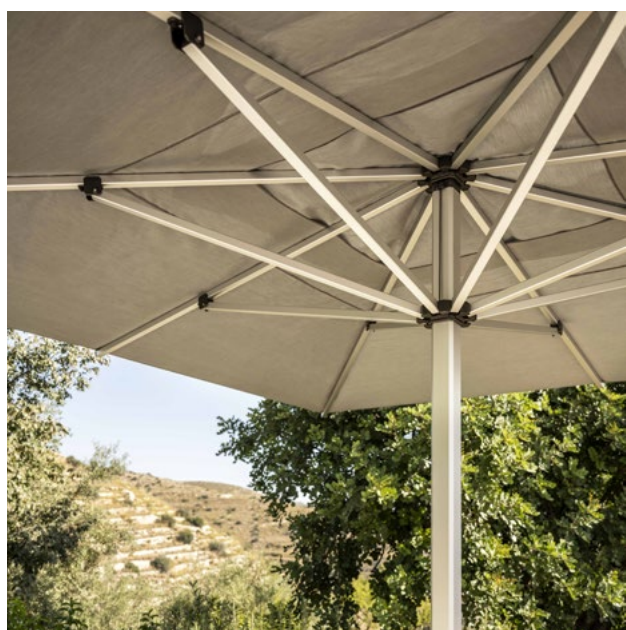

SERIES 2 - 500 X 500 CM

SPECIFICATIONS

Series Two offers outdoor umbrellas that play a central role on your patio. A true eye-catcher, providing up to 25m² of shade. Thanks to a telescopic system, you can smoothly open and close the sturdy umbrella at arm height without touching other furniture. Despite their enormous strength, the umbrellas are very mobile due to its base.

CENTRE POLE: Powder coated aluminium.

CANOPY: 100% solution dyed acrylic.
Tilt and rotation not applicable.

BASE: 158kg, hot galvanized steel plates, powder coated. Four mounted wheels that rotate 360°, each with a brake.