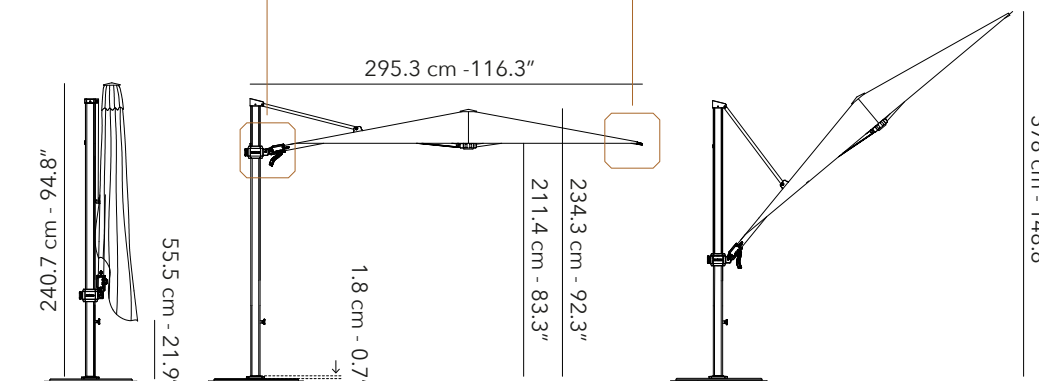

SERIES 3 - 260 X 260 CM

SPECIFICATIONS

Series Three includes umbrellas that are the heart of your garden, every model is extremely convenient to move and operate. By means of the slider, you can easily move this umbrella into every desired position and turn 360° without having to move its base. Exclusively available in a 300x300 cm size, this umbrella features LED lights elegantly embedded in the ribs, which can be easily operated manually. Powered by solar energy, the lighting creates a warm and inviting ambiance, allowing you to savor those balmy summer evenings with style and comfort.

CENTRE POLE: Powder coated aluminium.

CANOPY: 100% solution dyed acrylic.
Tilt in height, left and right, rotation 360°.

BASE: 158kg, hot galvanized steel plates, powder coated. Four mounted wheels that rotate 360°, each with a brake.

MAX WIND: Base 158kg: max. 58 km/h, 36 mph

Slider & crank handle

LOXX® system

All dimensions exclude the base.
*Easy to open and close without touching furniture.

158 kg
348 lbs

* All sizes are approximate