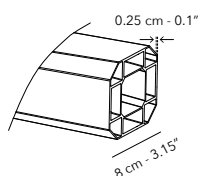

* All sizes are approximate

To learn more about Coco Wolf and our collections please contact us:
enquiries@cocowolf.co.uk • +44 (0)207 262 8614 • www.cocowolf.co.uk

SERIES 3 - 260 X 260 CM

SPECIFICATIONS

MAX WIND: Base 158kg: max. 58 km/h, 36 mph

Slider & crank handle

LOXX® system

All dimensions exclude the base.
*Easy to open and close without touching furniture.

158 kg
348 lbs

* All sizes are approximate