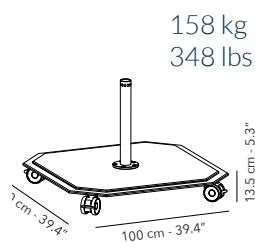

CENTRE POLE: Powder coated aluminium.

CANOPY: 100% solution dyed acrylic.
Tilt in height, left and right, rotation 360°.

BASE: 158kg, hot galvanized steel plates, powder coated. Four mounted wheels that rotate 360°, each with a brake.

MAX WIND: Base 158kg: max. 58 km/h, 36 mph

Slider & crank handle

LOXX® system

All dimensions exclude the base.
*Easy to open and close without touching furniture.

158 kg
348 lbs

* All sizes are approximate