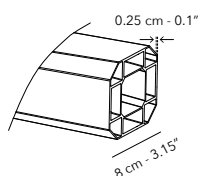

* All sizes are approximate

To learn more about Coco Wolf and our collections please contact us:
enquiries@cocowolf.co.uk • +44 (0)207 262 8614 • www.cocowolf.co.uk

SERIES 3 - 300 X 300 CM

SPECIFICATIONS

MAX WIND: Base 158kg: max. 58 km/h, 36 mph

Slider & crank handle

LOXX® system

All dimensions exclude the base.
*Easy to open and close without touching furniture.

* All sizes are approximate

To learn more about Coco Wolf and our collections please contact us:
enquiries@cocowolf.co.uk • +44 (0)207 262 8614 • www.cocowolf.co.uk