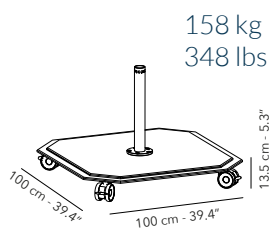

CENTRE POLE: Powder coated aluminium.

CANOPY: 100% solution dyed acrylic.
Tilt in height, left and right, rotation 360°.

BASE: 158kg, hot galvanized steel plates, powder coated. Four mounted wheels that rotate 360°, each with a brake.

MAX WIND: Base 158kg: max. 58 km/h, 36 mph

Slider & crank handle

LOXX® system

All dimensions exclude the base.
*Easy to open and close without touching furniture.

* All sizes are approximate

To learn more about Coco Wolf and our collections please contact us:
enquiries@cocowolf.co.uk • +44 (0)207 262 8614 • www.cocowolf.co.uk