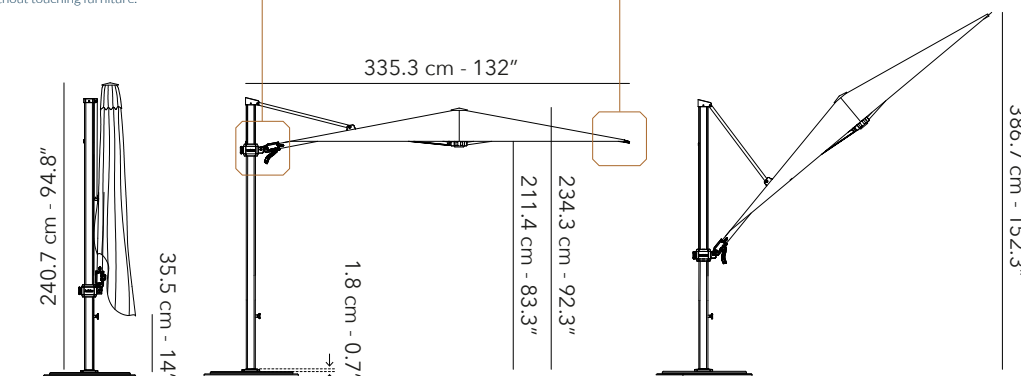

SERIES 3 - 300 X 300 CM

SPECIFICATIONS

Series Three includes umbrellas that are the heart of your garden, every model is extremely convenient to move and operate. By means of the slider, you can easily move this umbrella into every desired position and turn 360° without having to move its base. Exclusively available in a 300x300 cm size, this umbrella features LED lights elegantly embedded in the ribs, which can be easily operated manually. Powered by solar energy, the lighting creates a warm and inviting ambiance, allowing you to savor those balmy summer evenings with style and comfort.

CENTRE POLE: Powder coated aluminium.

CANOPY: 100% solution dyed acrylic.
Tilt in height, left and right, rotation 360°.

BASE: 158kg, hot galvanized steel plates, powder coated. Four mounted wheels that rotate 360°, each with a brake.

MAX WIND: Base 158kg: max. 58 km/h, 36 mph

Slider & crank handle

LOXX® system

All dimensions exclude the base.
*Easy to open and close without touching furniture.

* All sizes are approximate

To learn more about Coco Wolf and our collections please contact us:
enquiries@cocowolf.co.uk • +44 (0)207 262 8614 • www.cocowolf.co.uk