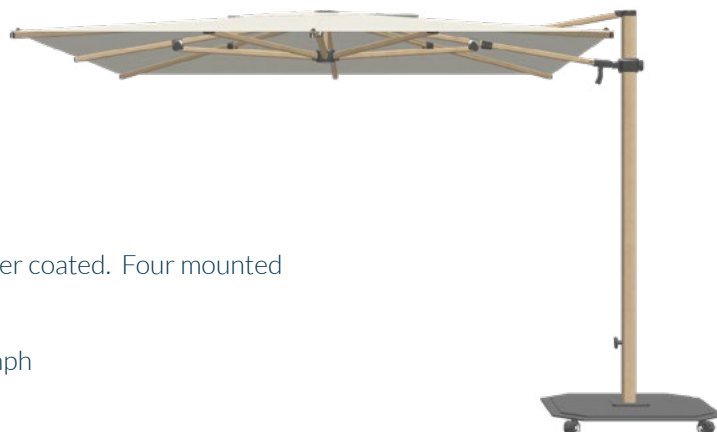

SERIES 3 - 300 X 300 CM

SPECIFICATIONS

Series Three includes umbrellas that are the heart of your garden, every model is extremely convenient to move and operate. By means of the slider, you can easily move this umbrella into every desired position and turn 360° without having to move its base. Exclusively available in a 300x300 cm size, this umbrella features LED lights elegantly embedded in the ribs, which can be easily operated manually. Powered by solar energy, the lighting creates a warm and inviting ambiance, allowing you to savor those balmy summer evenings with style and comfort.

CENTRE POLE: Powder coated aluminium.

CANOPY: 100% solution dyed acrylic.
Tilt in height, left and right, rotation 360°.

BASE: 158kg, hot galvanized steel plates, powder coated. Four mounted wheels that rotate 360°, each with a brake.

MAX WIND: Base 158kg: max. 58 km/h, 36 mph

Slider & crank handle

LOXX® system

All dimensions exclude the base.
*Easy to open and close without touching furniture.

* All sizes are approximate

To learn more about Coco Wolf and our collections please contact us:
enquiries@cocowolf.co.uk • +44 (0)207 262 8614 • www.cocowolf.co.uk