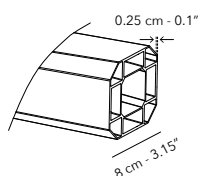

SERIES 3 - Ø 350 CM

SPECIFICATIONS

CENTRE POLE: Powder coated aluminium.

CANOPY: 100% solution dyed acrylic.
Tilt in height, left and right, rotation 360°.

BASE: 158kg, hot galvanized steel plates, powder coated. Four mounted wheels that rotate 360°, each with a brake.

MAX WIND: Base 158kg: max. 58 km/h, 36 mph