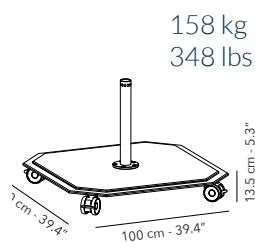

All dimensions exclude the base.
*Easy to open and close without touching furniture.