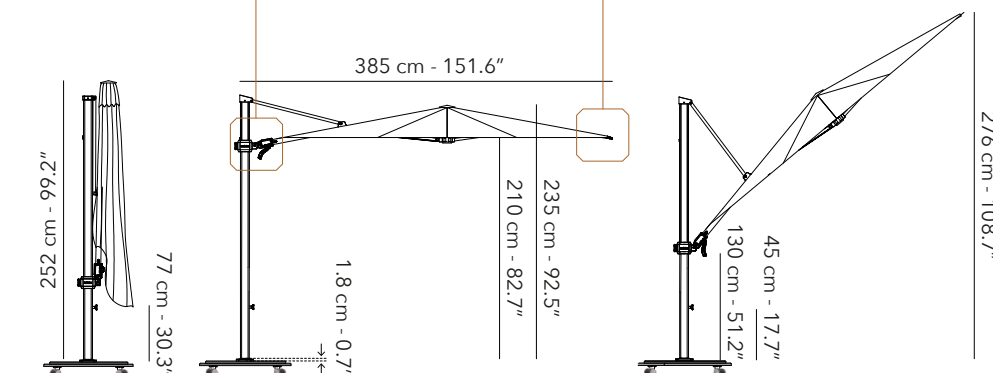

All dimensions exclude the base.
*Easy to open and close without touching furniture.