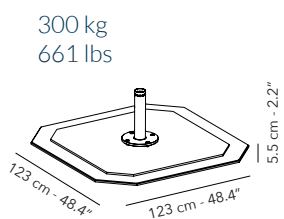

SERIES 5 -4* 300 X 300 CM

SPECIFICATIONS

Series Five has proven to be the ideal model for hospitality. With four separate outdoor umbrellas of 300 x 300 cm on one central pole, this model offers no less than 40m² of shade. Each umbrella can be tilted in height and opened individually. Gutters are available to connect them to each other and enable large areas to have complete, uninterrupted coverage from the sun or rainy weather conditions.

* All sizes are approximate

To learn more about Coco Wolf and our collections please contact us:
enquiries@cocowolf.co.uk • +44 (0)207 262 8614 • www.cocowolf.co.uk

SERIES 5 -4* 300 X 300

SPECIFICATIONS

CENTRE POLE: Powder coated aluminium.

MAX WIND: Base 300kg: max. 58 km/h, 36 mph

All dimensions exclude the base.
*Easy to open and close without touching furniture.

Slider & crank handle

LOXX® system

* All sizes are approximate

To learn more about Coco Wolf and our collections please contact us:
enquiries@cocowolf.co.uk • +44 (0)207 262 8614 • www.cocowolf.co.uk