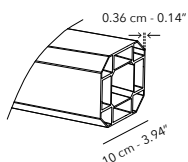

SERIES 5 -4* 300 X 300 CM

SPECIFICATIONS

Series Five has proven to be the ideal model for hospitality. With four separate outdoor umbrellas of 300 x 300 cm on one central pole, this model offers no less than 40m² of shade. Each umbrella can be tilted in height and opened individually. Gutters are available to connect them to each other and enable large areas to have complete, uninterrupted coverage from the sun or rainy weather conditions.

* All sizes are approximate

To learn more about Coco Wolf and our collections please contact us:
enquiries@cocowolf.co.uk • +44 (0)207 262 8614 • www.cocowolf.co.uk

SERIES 5 -4* 300 X 300

SPECIFICATIONS

CENTRE POLE: Powder coated aluminium.

MAX WIND: Base 300kg: max. 58 km/h, 36 mph

All dimensions exclude the base.
*Easy to open and close without touching furniture.

Slider & crank handle

LOXX® system

* All sizes are approximate

To learn more about Coco Wolf and our collections please contact us:
enquiries@cocowolf.co.uk • +44 (0)207 262 8614 • www.cocowolf.co.uk