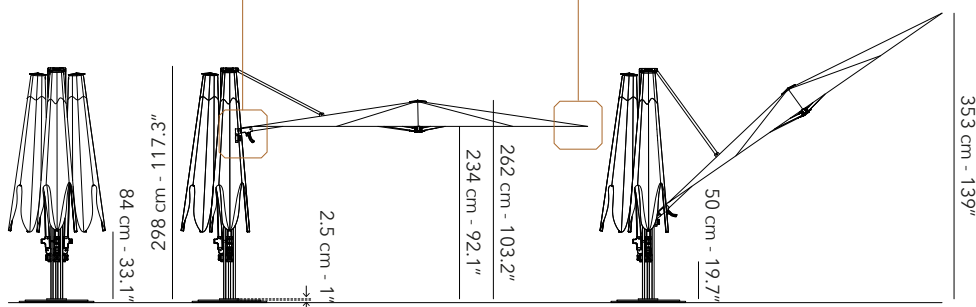

SERIES 5 -4* 300 X 300 CM

SPECIFICATIONS

Series Five has proven to be the ideal model for hospitality. With four separate outdoor umbrellas of 300 x 300 cm on one central pole, this model offers no less than 40m² of shade. Each umbrella can be tilted in height and opened individually. Gutters are available to connect them to each other and enable large areas to have complete, uninterrupted coverage from the sun or rainy weather conditions.

MAX WIND: Base 300kg: max. 58 km/h, 36 mph

All dimensions exclude the base.
*Easy to open and close without touching furniture.

Slider & crank handle

LOXX® system

* All sizes are approximate

To learn more about Coco Wolf and our collections please contact us:
enquiries@cocowolf.co.uk • +44 (0)207 262 8614 • www.cocowolf.co.uk