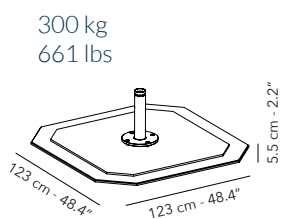

* All sizes are approximate

To learn more about Coco Wolf and our collections please contact us:
enquiries@cocowolf.co.uk • +44 (0)207 262 8614 • www.cocowolf.co.uk

SERIES 6 -2* 300 X 300

SPECIFICATIONS

CENTRE POLE: Powder coated aluminium.

MAX WIND: Base 300kg: max. 58 km/h, 36 mph

All dimensions exclude the base.
*Easy to open and close without touching furniture.

Slider & crank handle

LOXX® system

635 cm - 250\"/>

* All sizes are approximate