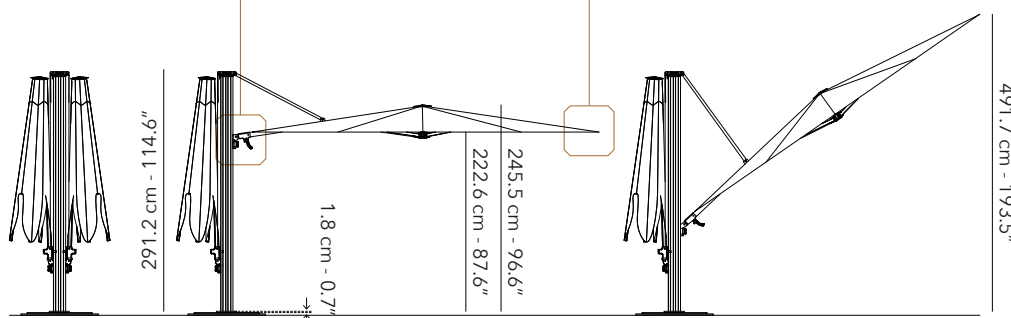

MAX WIND: Base 300kg: max. 58 km/h, 36 mph

All dimensions exclude the base.
*Easy to open and close without touching furniture.

Slider & crank handle

LOXX® system

635 cm - 250\"/>

* All sizes are approximate