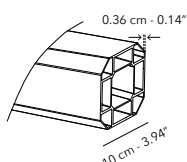

* All sizes are approximate

To learn more about Coco Wolf and our collections please contact us:
enquiries@cocowolf.co.uk • +44 (0)207 262 8614 • www.cocowolf.co.uk

SERIES 6 -2* 300 X 300

SPECIFICATIONS

CENTRE POLE: Powder coated aluminium.

MAX WIND: Base 300kg: max. 58 km/h, 36 mph

All dimensions exclude the base.
*Easy to open and close without touching furniture.

Slider & crank handle

LOXX® system

635 cm - 250\"/>

* All sizes are approximate