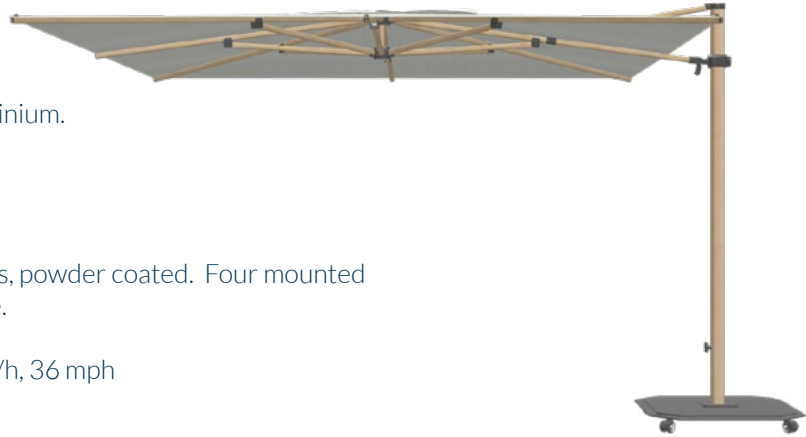

SERIES 4 - 370 X 370 CM

SPECIFICATIONS

Series Four is home to a variety of environments all over the world. You may find them in both private use and large projects such as hotels, public buildings, resorts and pool areas. An exceptionally sturdy outdoor umbrella with an elegant and luxurious appearance. Supported by a 245 kg - 540 lbs base and its dimensions, this series is the perfect marriage between Belgian design, enormous strength and guaranteed quality.

CENTRE POLE: Powder coated aluminium.

CANOPY: 100% solution dyed acrylic.
Tilt in height, left and right, rotation 360°.

BASE: 245kg, hot galvanized steel plates, powder coated. Four mounted wheels that rotate 360°, each with a brake.

MAX WIND: Base 245kg: max. 58 km/h, 36 mph

All dimensions exclude the base.
*Easy to open and close without touching furniture.

Slider & crank handle

LOXX® system

245 kg
540 lbs

* All sizes are approximate