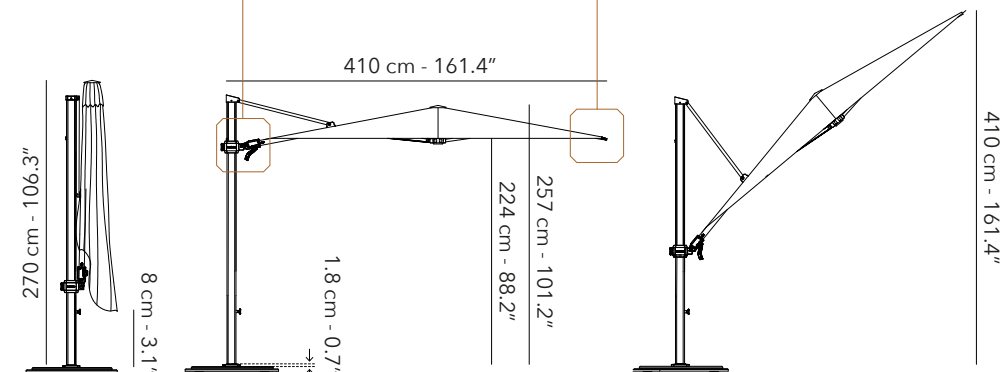

CENTRE POLE: Powder coated aluminium.

CANOPY: 100% solution dyed acrylic.
Tilt in height, left and right, rotation 360°.

BASE: 245kg, hot galvanized steel plates, powder coated. Four mounted wheels that rotate 360°, each with a brake.

MAX WIND: Base 245kg: max. 58 km/h, 36 mph

All dimensions exclude the base.
*Easy to open and close without touching furniture.

Slider & crank handle

LOXX® system

245 kg
540 lbs

* All sizes are approximate