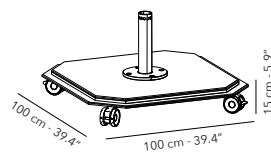

CENTRE POLE: Powder coated aluminium.

CANOPY: 100% solution dyed acrylic.
Tilt in height, left and right, rotation 360°.

BASE: 245kg, hot galvanized steel plates, powder coated. Four mounted wheels that rotate 360°, each with a brake.

MAX WIND: Base 245kg: max. 58 km/h, 36 mph

All dimensions exclude the base.
*Easy to open and close without touching furniture.

Slider & crank handle

LOXX® system

245 kg
540 lbs

* All sizes are approximate