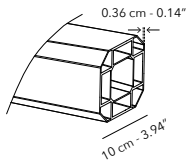

* All sizes are approximate

To learn more about Coco Wolf and our collections please contact us:
enquiries@cocowolf.co.uk • +44 (0)207 262 8614 • www.cocowolf.co.uk

SERIES 4 - 370 X 370 CM

SPECIFICATIONS

MAX WIND: Base 245kg: max. 58 km/h, 36 mph

All dimensions exclude the base.
*Easy to open and close without touching furniture.

Slider & crank handle

LOXX® system

245 kg
540 lbs

* All sizes are approximate