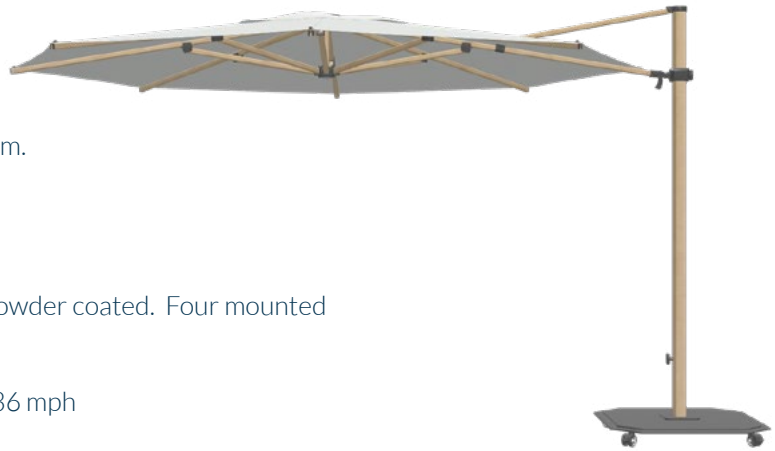

SERIES 4 - Ø 400 CM

SPECIFICATIONS

Series Four is home to a variety of environments all over the world. You may find them in both private use and large projects such as hotels, public buildings, resorts and pool areas. An exceptionally sturdy outdoor umbrella with an elegant and luxurious appearance. Supported by a 245 kg - 540 lbs base and its dimensions, this series is the perfect marriage between Belgian design, enormous strength and guaranteed quality.

* All sizes are approximate

To learn more about Coco Wolf and our collections please contact us:
enquiries@cocowolf.co.uk • +44 (0)207 262 8614 • www.cocowolf.co.uk

SERIES 4 - Ø 400 CM

SPECIFICATIONS

CENTRE POLE: Powder coated aluminium.

CANOPY: 100% solution dyed acrylic.
Tilt in height, left and right, rotation 360°.

BASE: 245kg, hot galvanized steel plates, powder coated. Four mounted wheels that rotate 360°, each with a brake.

MAX WIND: Base 245kg: max. 58 km/h, 36 mph

Slider & crank handle

LOXX® system

All dimensions exclude the base.
*Easy to open and close without touching furniture.

245 kg
540 lbs

* All sizes are approximate

To learn more about Coco Wolf and our collections please contact us:
enquiries@cocowolf.co.uk • +44 (0)207 262 8614 • www.cocowolf.co.uk