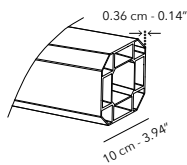

* All sizes are approximate

To learn more about Coco Wolf and our collections please contact us:
enquiries@cocowolf.co.uk • +44 (0)207 262 8614 • www.cocowolf.co.uk

SERIES 4 - Ø 400 CM

SPECIFICATIONS

CENTRE POLE: Powder coated aluminium.

CANOPY: 100% solution dyed acrylic.
Tilt in height, left and right, rotation 360°.

BASE: 245kg, hot galvanized steel plates, powder coated. Four mounted wheels that rotate 360°, each with a brake.

MAX WIND: Base 245kg: max. 58 km/h, 36 mph