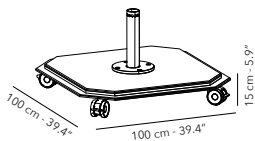

CANOPY: 100% solution dyed acrylic.
Tilt in height, left and right, rotation 360°.

BASE: 245kg, hot galvanized steel plates, powder coated. Four mounted wheels that rotate 360°, each with a brake.

MAX WIND: Base 245kg: max. 58 km/h, 36 mph

Slider & crank handle

LOXX® system

All dimensions exclude the base.
*Easy to open and close without touching furniture.

245 kg
540 lbs

* All sizes are approximate

To learn more about Coco Wolf and our collections please contact us:
enquiries@cocowolf.co.uk • +44 (0)207 262 8614 • www.cocowolf.co.uk