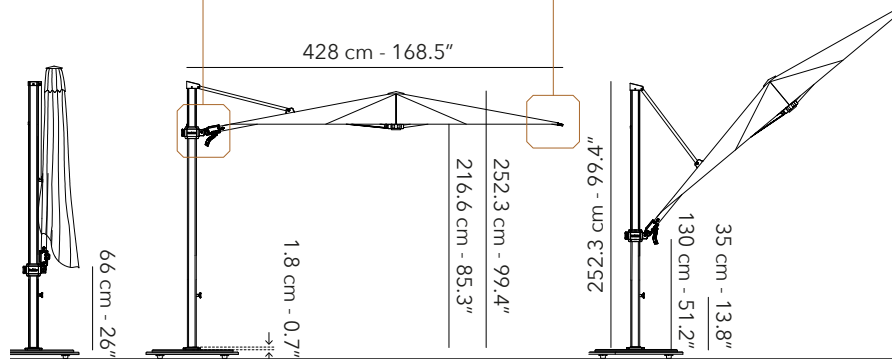

CANOPY: 100% solution dyed acrylic.
Tilt in height, left and right, rotation 360°.

BASE: 245kg, hot galvanized steel plates, powder coated. Four mounted wheels that rotate 360°, each with a brake.

MAX WIND: Base 245kg: max. 58 km/h, 36 mph

Slider & crank handle

LOXX® system

All dimensions exclude the base.
*Easy to open and close without touching furniture.

245 kg
540 lbs

* All sizes are approximate

To learn more about Coco Wolf and our collections please contact us:
enquiries@cocowolf.co.uk • +44 (0)207 262 8614 • www.cocowolf.co.uk