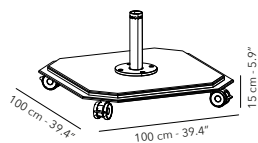

## SPECIFICATIONS

**CENTRE POLE:** Powder coated aluminium.

**CANOPY:** 100% solution dyed acrylic.  
Tilt in height, left and right, rotation 360°.

**BASE:** 245kg, hot galvanized steel plates, powder coated. Four mounted wheels that rotate 360°, each with a brake.

**MAX WIND:** Base 245kg: max. 58 km/h, 36 mph

Slider & crank handle

LOXX® system

All dimensions exclude the base.  
\*Easy to open and close without touching furniture.

245 kg  
540 lbs

\* All sizes are approximate