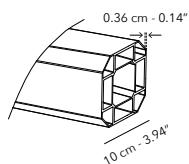

# SERIES 4 - 425 X 300 CM

**MAX WIND:** Base 245kg: max. 58 km/h, 36 mph

Slider & crank handle

LOXX® system

All dimensions exclude the base.  
\*Easy to open and close without touching furniture.

245 kg  
540 lbs

\* All sizes are approximate