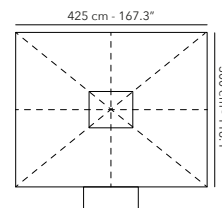

## SPECIFICATIONS

**CENTRE POLE:** Powder coated aluminium.

**CANOPY:** 100% solution dyed acrylic.  
Tilt in height, left and right, rotation 360°.

**BASE:** 245kg, hot galvanized steel plates, powder coated. Four mounted wheels that rotate 360°, each with a brake.

**MAX WIND:** Base 245kg: max. 58 km/h, 36 mph

Slider & crank handle

LOXX® system

All dimensions exclude the base.  
\*Easy to open and close without touching furniture.

245 kg  
540 lbs

\* All sizes are approximate