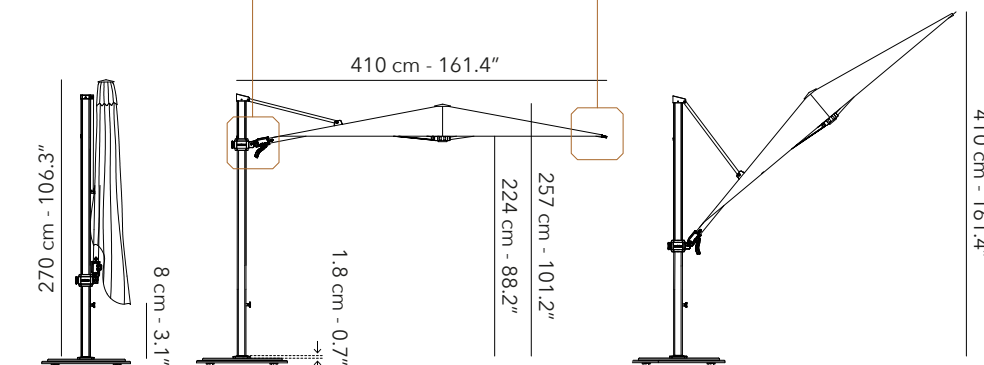

## SPECIFICATIONS

**CENTRE POLE:** Powder coated aluminium.

**CANOPY:** 100% solution dyed acrylic.  
Tilt in height, left and right, rotation 360°.

**BASE:** 245kg, hot galvanized steel plates, powder coated. Four mounted wheels that rotate 360°, each with a brake.

**MAX WIND:** Base 245kg: max. 58 km/h, 36 mph

Slider & crank handle

LOXX® system

All dimensions exclude the base.  
\*Easy to open and close without touching furniture.

245 kg  
540 lbs

\* All sizes are approximate