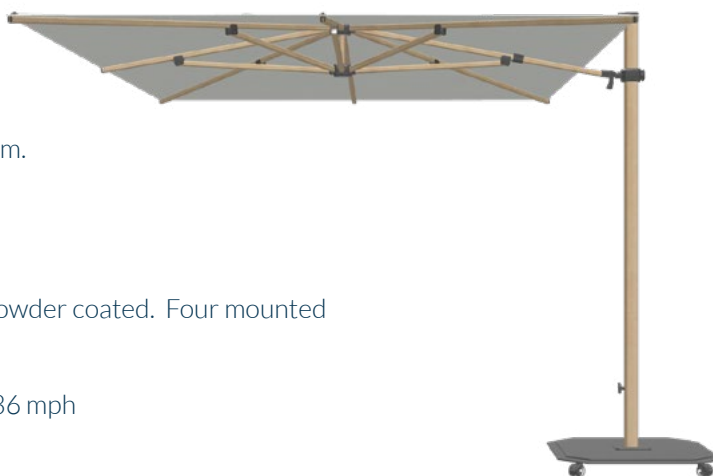

SERIES 4 - 425 X 300 CM

SPECIFICATIONS

CENTRE POLE: Powder coated aluminium.

CANOPY: 100% solution dyed acrylic.
Tilt in height, left and right, rotation 360°.

BASE: 245kg, hot galvanized steel plates, powder coated. Four mounted wheels that rotate 360°, each with a brake.

MAX WIND: Base 245kg: max. 58 km/h, 36 mph