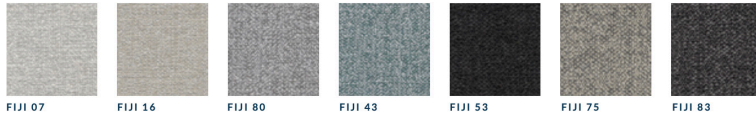

CATEGORY D - FLAME RETARDANT COCO WOLF COLLECTION

100% TREVIRA 55"/135 CM WIDTH / BS5852 CRIB 5 FOR MEDIUM HAZARD AREAS & IMO PART 7 & 8
5 YEAR WARRANTY

CATEGORY D - MARIA FLORA

100% SOLUTION DYED ACRYLIC 55" / 140 CM WIDTH
5 YEAR WARRANTY