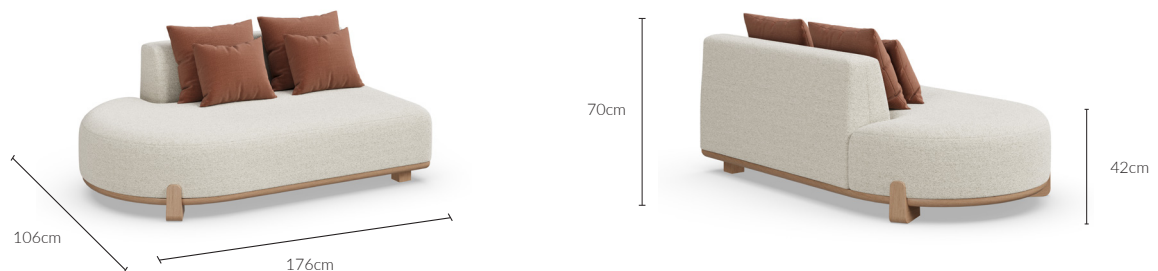

PALOMA LEFT END SECTION

The Paloma Left End Section brings structure and softness together in a generous modular form. Its rounded upholstered seat and grounded Iroko frame create a design language that feels both architectural and relaxed, inspired by the quiet strength of desert stone formations.

Designed as an end piece within the Paloma modular system, it can be paired with centre sections, ottomans, and curved modules to create a tailored outdoor seating arrangement. Available in over 200 outdoor performance fabrics and a curated selection of Iroko wood finishes.

INTERNAL CONSTRUCTION: WBP mortice and tenon joined frame. Integrated drain and marine grade webbing. All exposed wood is Iroko.

FRAME & LEGS : Solid kiln-dried Iroko wood treated with a highly UV protective, weather-resistant and scratch-resistant finish available in 11 colours.

FABRICS : Coco Wolf House Collection fabrics or COM (Customer's Own Material) on manufacturer's approval.

FABRIC QUANTITY: 3.5m plain fabric

LUMBAR FRONT CUSHION: W50cm x Hw30cm

ACCESSORIES :

All weather cover

Scatter cushions available on request.

WARRANTY: 5 Year Warranty for both Commercial and Residential projects