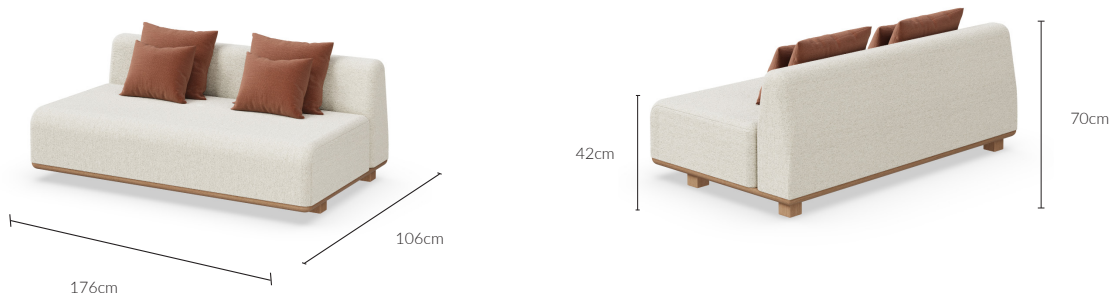

PALOMA CENTRE SECTION

The Paloma Centre Section forms the foundation of the collection's modular seating system. With its generous proportions, softly rounded upholstery, and architectural Iroko base, the design takes inspiration from the meeting point of weathered stone and wind-shaped sand.

Designed to be used alone or combined with other Paloma modules, it allows for flexible outdoor configurations with a calm, sculptural presence. Available in two sizes and finished in your choice of over 200 outdoor performance fabrics and a curated selection of Iroko wood finishes.

INTERNAL CONSTRUCTION: WBP mortice and tenon joined frame. Integrated drain and marine grade webbing. All exposed wood is Iroko.

FRAME & LEGS : Solid kiln-dried Iroko wood treated with a highly UV protective, weather-resistant and scratch-resistant finish available in 11 colours.

FABRICS : Coco Wolf House Collection fabrics or COM (Customer's Own Material) on manufacturer's approval.

FABRIC QUANTITY: 3.5m plain fabric

LUMBAR FRONT CUSHION: W50cm x Hw30cm

ACCESSORIES :

All weather cover

Scatter cushions available on request.

WARRANTY: 5 Year Warranty for both Commercial and Residential projects