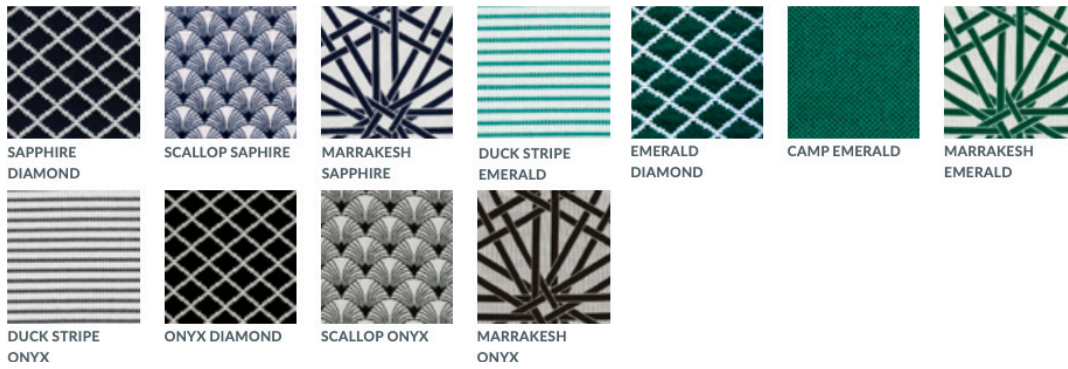

WOOD FINISHES

Coco Wolf furniture pieces are constructed using the very best modern materials to ensure they deliver maximum durability, whatever the weather. Our preferred choice of wood for frames and legs is Iroko, a hardwood renowned for its strength and extreme durability. It flexes with humidity and temperature, minimising the potential for cracking or splintering. It is naturally resistant to decay and is commonly used in demanding marine environments.

These colours are for reference only and are an approximation of the true colours. Samples will be sent out for sign off. Please note, for the 'Natural' finish, as Iroko wood is a natural material, the grain and shades of colour vary, this is not a defect but rather a natural beauty of working with solid wood.