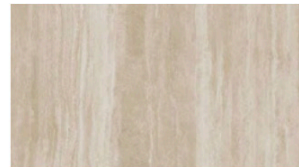

STONE FINISHES

ITALIAN STONE COMPOSITE

A stone composite surface featuring small pebbles, perfectly paired with an industrial concrete texture. This striking combination establishes an ideal foundation for elegant contemporary spaces.

20MM - BULLNOSE

12MM

GEO CREMA