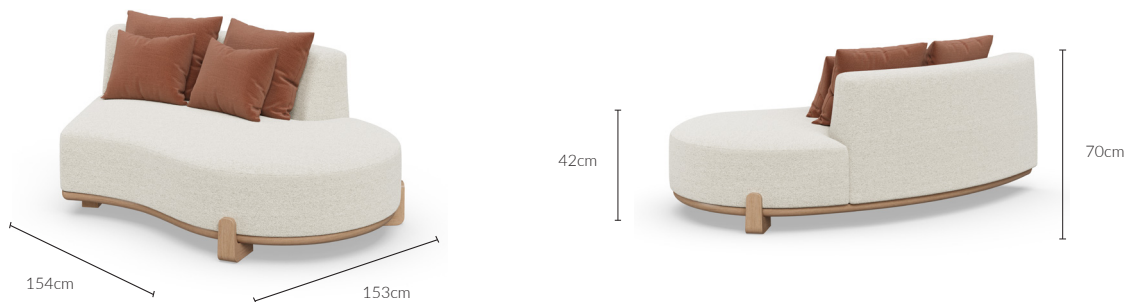

PALOMA RIGHT END CURVED SECTION

The Paloma Curved Right End Section brings a flowing, organic silhouette to the collection's modular system. Its generous seat and softly curved edge are inspired by the natural movement of wind across sand, creating a relaxed yet architectural form.

Designed to complete curved modular arrangements, it offers both comfort and visual softness within larger outdoor seating schemes. Available in over 200 outdoor performance fabrics and a curated selection of Iroko wood finishes.

INTERNAL CONSTRUCTION: WBP mortice and tenon joined frame. Integrated drain and marine grade webbing. All exposed wood is Iroko.

FRAME & LEGS : Solid kiln-dried Iroko wood treated with a highly UV protective, weather-resistant and scratch-resistant finish available in 11 colours.

FABRICS : Coco Wolf House Collection fabrics or COM (Customer's Own Material) on manufacturer's approval.

FABRIC QUANTITY: 3.5m plain fabric

LUMBAR FRONT CUSHION: W50cm x Hw30cm

ACCESSORIES :

All weather cover
Scatter cushions available on request.

WARRANTY: 5 Year Warranty for both Commercial and Residential projects